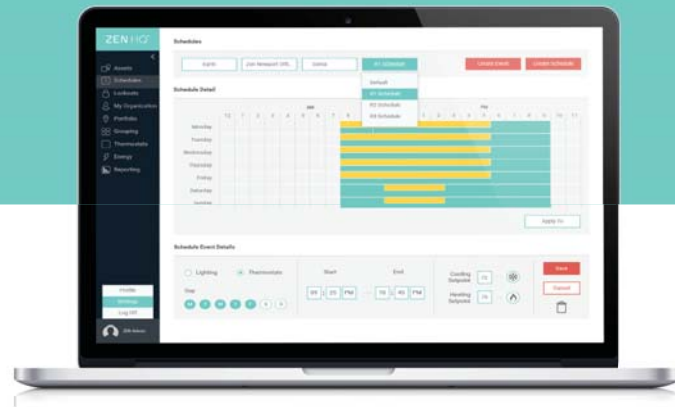

ACHIEVE INSTANT CONTROL ACROSS YOUR ORGANIZATION

Zen HQ™ is a cloud platform for managing HVAC, lighting schedules and energy consumption across multi-site operations.

IMMEDIATE ENERGY
SAVINGS OF UP TO

30%

Managing your
energy consumption
has never been easier

SCHEDULING

You can apply a standard schedule template or customize your own at a National, Regional or Site level.

When creating a schedule, you can select which days the schedule is valid for, and select start and end times in 15-minute intervals.

You can then select cooling and heating setpoints for HVAC and on, off or brightness level for lighting.

LOCKOUT CONTROLS

One of the most powerful features within Zen HQ™ is the ability to prevent on-site deviations from schedules by using the partial or full lockout feature.

This ensures your organization stays on schedule by preventing unauthorized adjustments.

DEMAND RESPONSE

Receive valuable incentives by participating in Demand Response and energy efficiency programs.

The Zen HQ™ portal notifies your devices of an active Demand Response event and displays it on your schedule. Automatic adjustments are made to your devices and displays participation on your schedule.