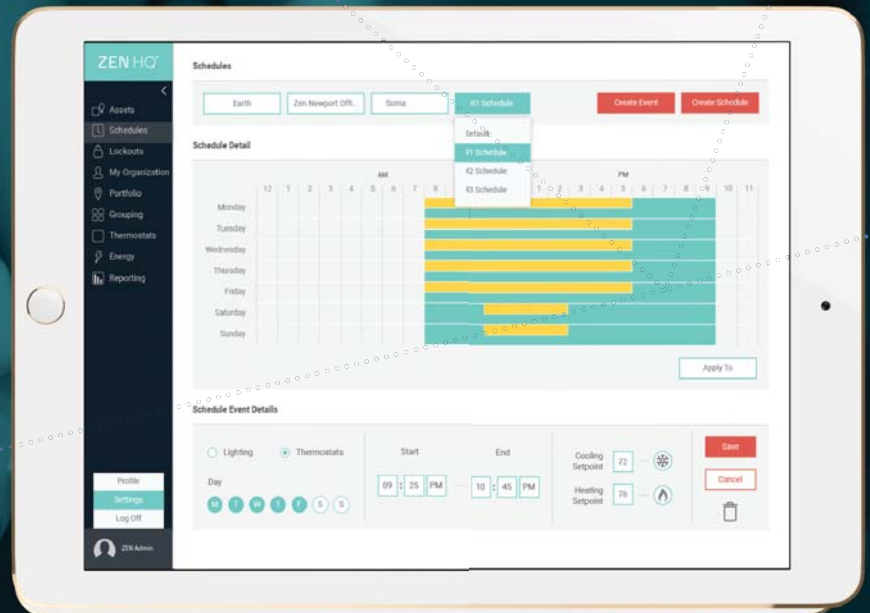

ZEN HQ™

THE SIMPLEST ENERGY
MANAGEMENT SOLUTION
WITH THE FASTEST PAYBACK

ZENECOSYSTEMS.COM

ENERGY MANAGEMENT SOLUTIONS ARE NO LONGER JUST FOR BIG BUILDINGS

SIMPLE, SMART, CONNECTED CONTROL

.....

86%

OF SMALL & MID-SIZED BUILDINGS IN THE USA HAVE NO SMART ENERGY MANAGEMENT

ACHIEVE INSTANT CONTROL ACROSS YOUR ORGANIZATION

Zen HQ™ is a cloud platform for managing HVAC, lighting schedules and energy consumption across multi-site operations.

IMMEDIATE ENERGY
SAVINGS OF UP TO

30%