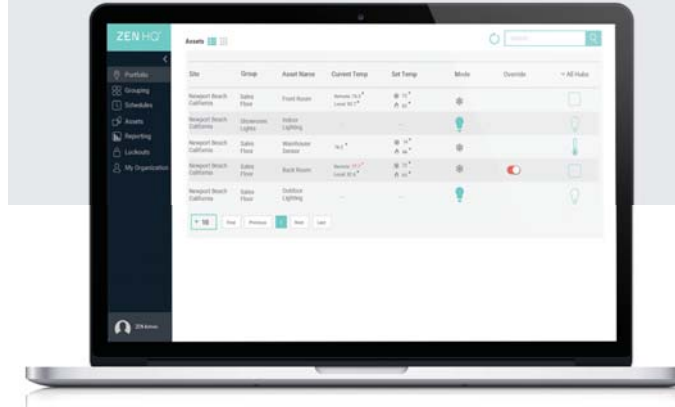

You can then select cooling and heating setpoints for HVAC and on, off or brightness level for lighting.

LOCKOUT CONTROLS

One of the most powerful features within Zen HQ™ is the ability to prevent on-site deviations from schedules by using the partial or full lockout feature.

This ensures your organization stays on schedule by preventing unauthorized adjustments.

DEMAND RESPONSE

Receive valuable incentives by participating in Demand Response and energy efficiency programs.

The Zen HQ™ portal notifies your devices of an active Demand Response event and displays it on your schedule. Automatic adjustments are made to your devices and displays participation on your schedule.