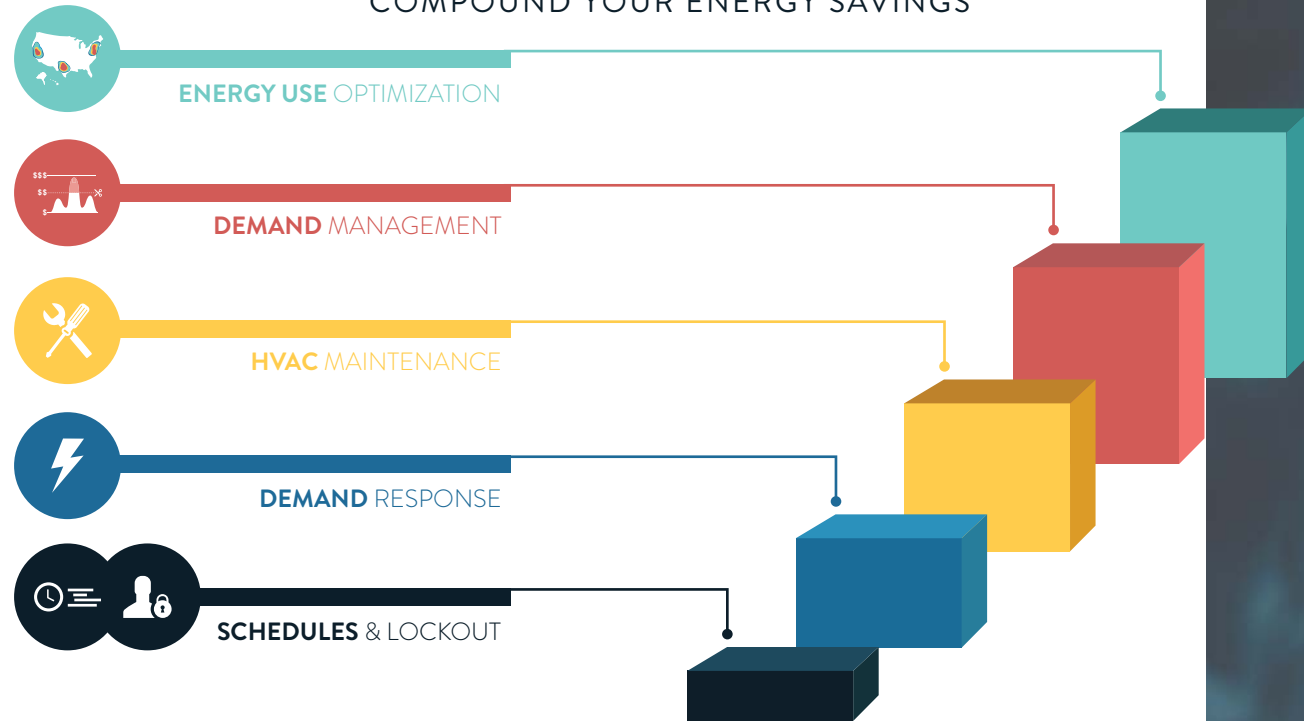

AFFORDABLE SOLUTION, UNPRECEDENTED ROI

Zen HQ™ allows you to manage HVAC controls, lighting, Demand Response participation and more. Customize system components and features according to your goals and budget, delivering the energy management solution – and ROI – your business needs.

COMPOUND YOUR ENERGY SAVINGS

The adoption rate of smart energy practices is slow because traditional options are complex, expensive and take way too long to payback your investment.

JAMES MCPHAIL, CEO

ABOUT ZEN ECOSYSTEMS

Zen Ecosystems provides intelligent energy management solutions to businesses and consumers.

We help you reduce your energy bills and allow you to take control of your energy through simple, connected, beautiful products ranging from our elegant smart thermostat to our powerful Zen HQ platform.

We partner with national brands, distributors, network operators and utilities to bring new energy solutions to market for commercial and residential buildings.

For more information, visit zenecosystems.com.

Beyond the significant energy savings we've realized using Zen HQ, we've found the team to be extremely thorough, responsive and a pleasure to deal with.

JIMMY LEE, ENERGY MANAGER, NATIONAL STORES