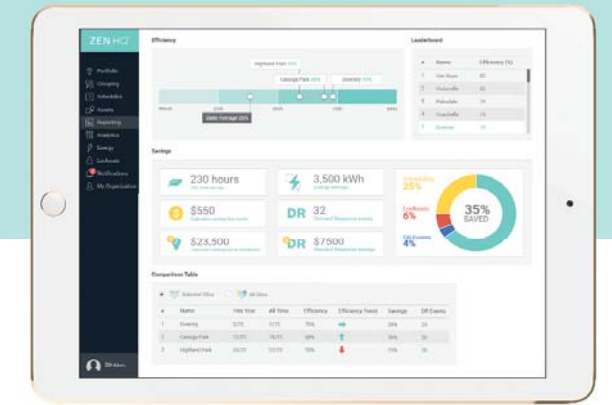

You can then select cooling and heating setpoints for HVAC and on, off or brightness level for lighting.

LOCKOUT CONTROLS

One of the most powerful features within Zen HQ™ is the ability to prevent on-site deviations from schedules by using the partial or full lockout feature.

This ensures your organization stays on schedule by preventing unauthorized adjustments.

DEMAND RESPONSE

Receive valuable incentives by participating in Demand Response and energy efficiency programs.

The Zen HQ™ portal notifies your devices of an active Demand Response event and displays it on your schedule. Automatic adjustments are made to your devices and displays participation on your schedule.

INTEGRATED PLATFORM

Combine HVAC and light controls, energy and environmental sensors to deliver whole building energy management.

Add total portfolio energy monitoring, demand management or other enhanced features to further increase your energy savings.