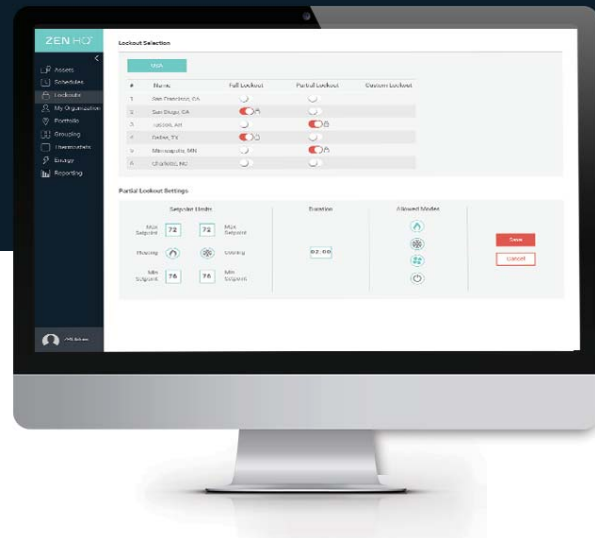

LOCKOUT CONTROLS

One of the most powerful features within Zen HQ™ is the ability to prevent on-site deviations from schedules by using the partial or full lockout feature.

This ensures your organization stays on schedule by preventing unauthorized adjustments.