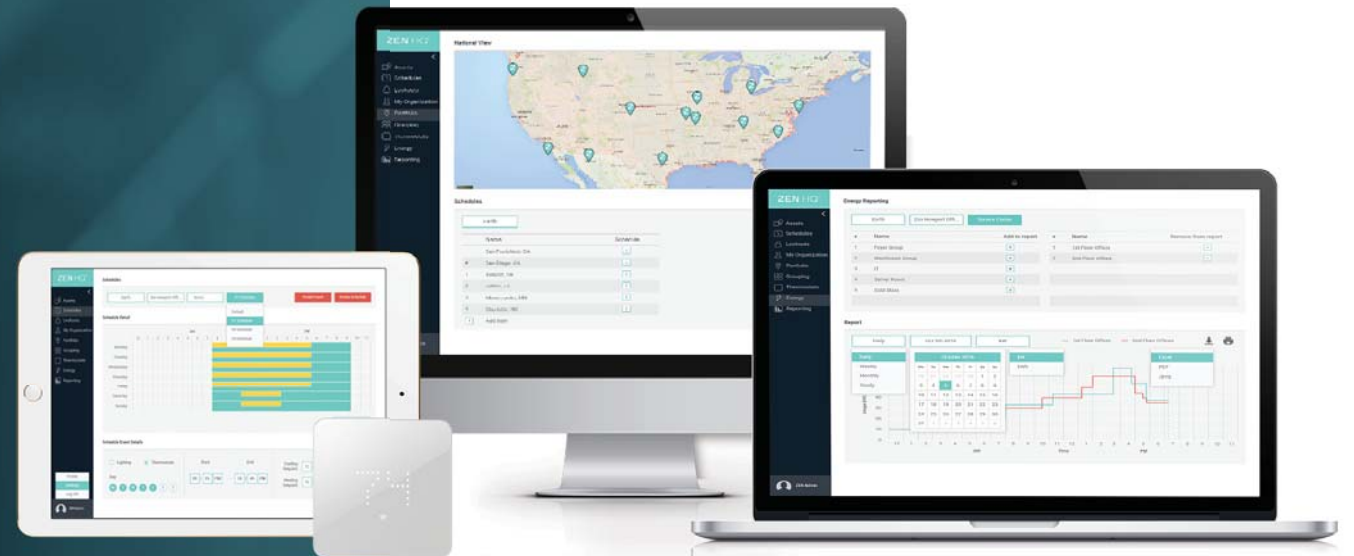

ZEN HQ™

THE SIMPLEST ENERGY
MANAGEMENT SOLUTION
WITH THE FASTEST PAYBACK

ZENECOSYSTEMS.COM

ENERGY MANAGEMENT SOLUTIONS ARE NO LONGER JUST FOR BIG BUILDINGS

SIMPLE, SMART, CONNECTED CONTROL

.....

86%

OF SMALL & MID-SIZED BUILDINGS IN THE USA HAVE NO SMART ENERGY MANAGEMENT

ACHIEVE INSTANT CONTROL ACROSS YOUR ORGANIZATION

Zen HQ™ is a cloud platform for managing HVAC, lighting schedules and energy consumption across multi-site operations.

IMMEDIATE ENERGY
SAVINGS OF UP TO

30%