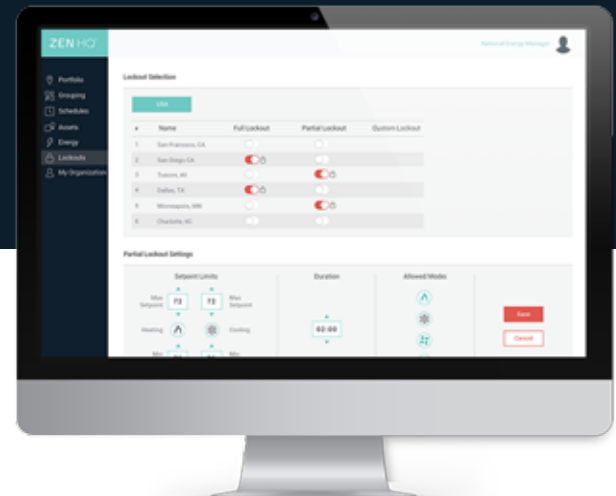

ACHIEVE INSTANT CONTROL ACROSS YOUR ORGANIZATION

Zen HQ™ is a cloud platform for managing HVAC, lighting schedules and energy consumption across multi-site operations.

The intuitive user interface helps manage energy via Zen's award winning smart thermostats.

SCHEDULING

You can apply a standard schedule template or customize your own at a National, Regional or Site level.

When creating a schedule, you can select which days the schedule is valid for, and select start and end times in 15-minute blocks.

You can then select cooling and heating setpoints for that schedule.

LOCKOUT CONTROLS

One of the most powerful features within Zen HQ™ is the ability to prevent on-site deviations from schedules by using the partial or full lockout feature.

This ensures your organization stays on schedule by preventing unauthorized adjustments.