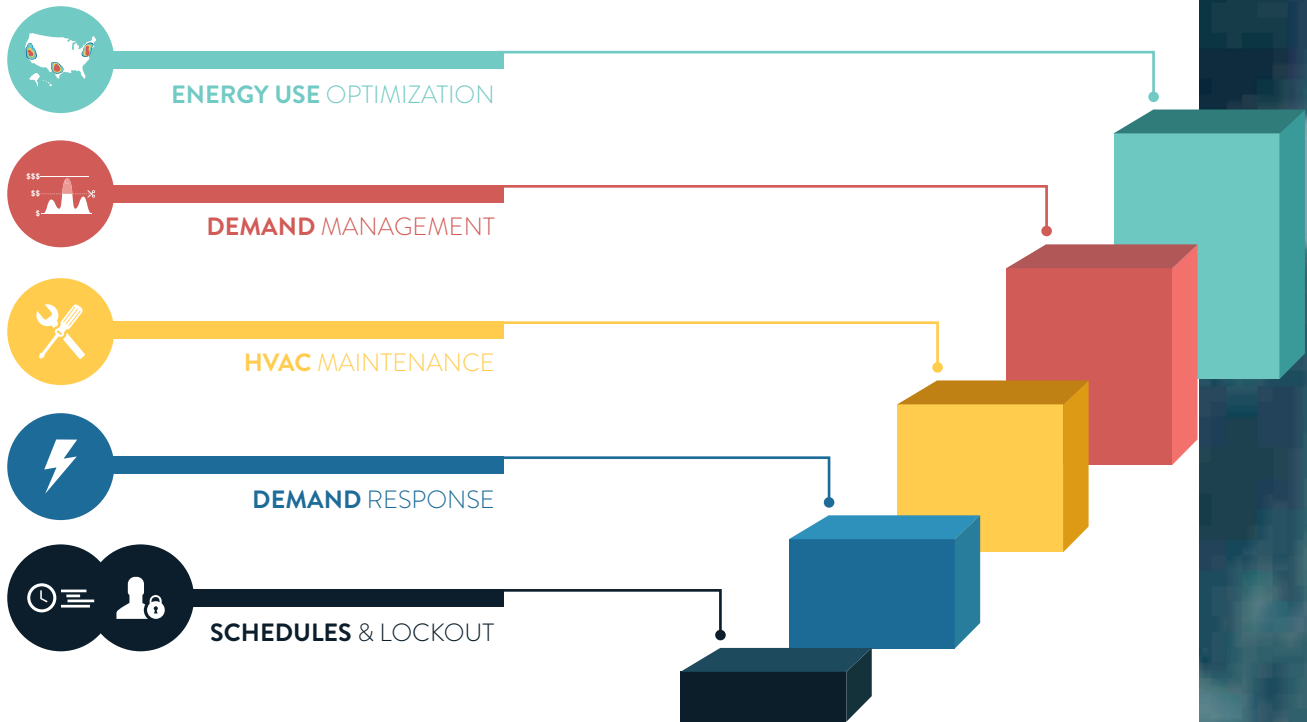

PAYBACK IN LESS THAN A YEAR

Zen HQ™ allows you to manage HVAC controls, Demand Response and HVAC maintenance, delivering unprecedented ROI with payback in less than a year.

.....

COMPOUND YOUR ENERGY SAVINGS

The adoption rate of smart energy practices is slow because today's options are complex, expensive and take way too long to payback your investment

JAMES MCPHAIL, CEO