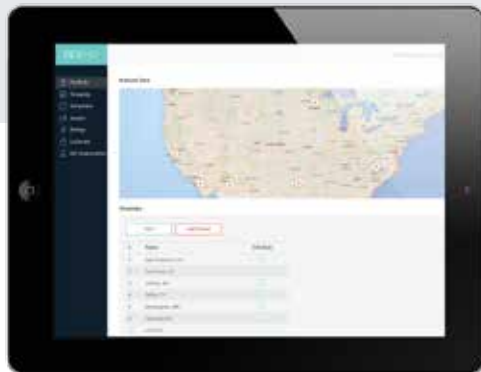

The Zen HQ™ portal notifies your devices of an active Demand Response event and displays it on your schedule.

INTEGRATED PLATFORM

Combine with lighting, energy and environmental sensors to deliver whole building energy management.