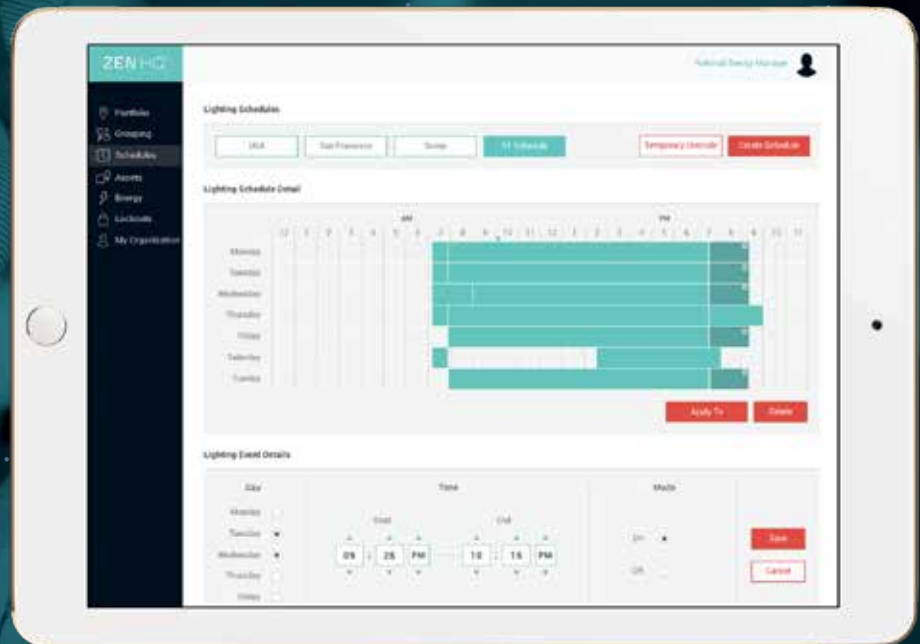

ZEN HQ™

THE SIMPLEST ENERGY MANAGEMENT SOLUTION

WITH THE FASTEST PAYBACK

ENERGY MANAGEMENT SOLUTIONS ARE NO LONGER JUST FOR BIG BUILDINGS

.....

86%

OF ALL BUILDINGS
IN THE USA HAVE
NO SMART ENERGY
MANAGEMENT