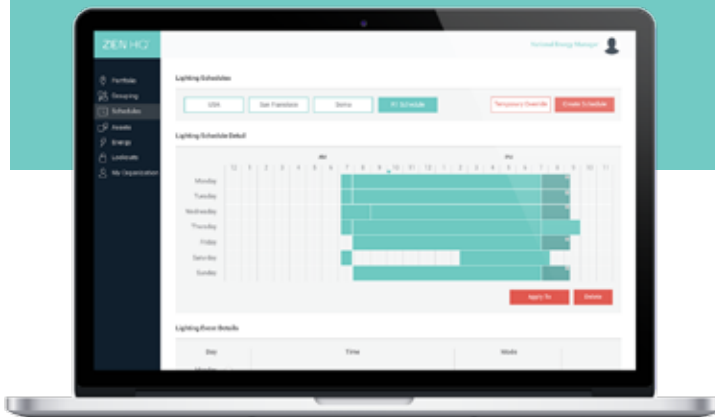

ACHIEVE INSTANT CONTROL ACROSS YOUR ORGANIZATION

Zen HQ™ is a cloud platform for managing HVAC, lighting schedules and energy consumption across multi-site operations.

The intuitive user interface helps manage energy via Zen's award winning smart thermostats.

SCHEDULING

You can apply a standard schedule template or customize your own at a National, Regional or Site level.

When creating a schedule, you can select which days the schedule is valid for, and select start and end times in 15-minute blocks.

You can then select cooling and heating setpoints for that schedule.

LOCKOUT CONTROLS

One of the most powerful features within Zen HQ™ is the ability to prevent on-site deviations from schedules by using the partial or full lockout feature.

This ensures your organization stays on schedule by preventing unauthorized adjustments.